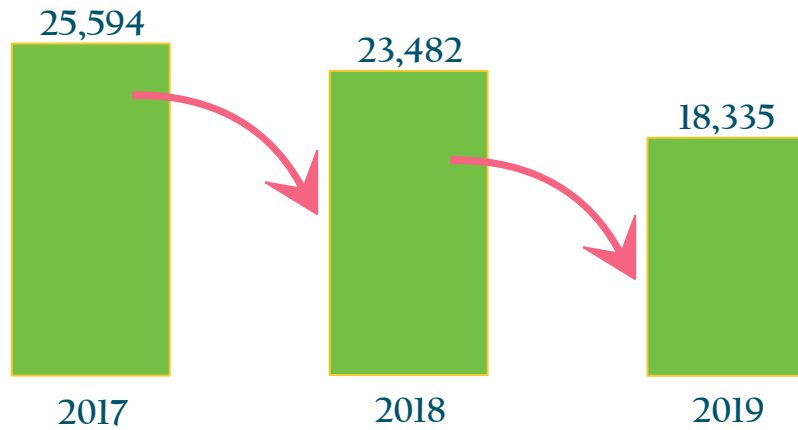

# Italian TEFL Students in Malta 2019

21.9%  
Share of  
Total EFL students

4.7%  
Share of Total Italian  
Inbound tourists

## Total Italian Students

## Average Length of Stay

Total Number of Weeks  
28,367

Average Length of Stay  
1.5 Weeks