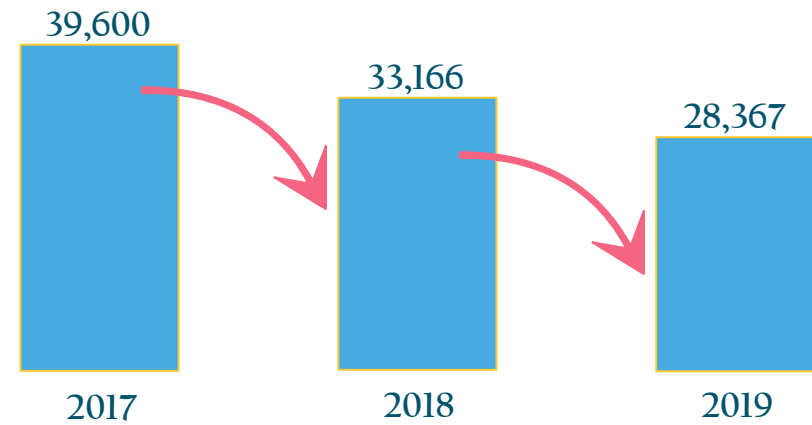

Total Weeks Spent by Italian Students