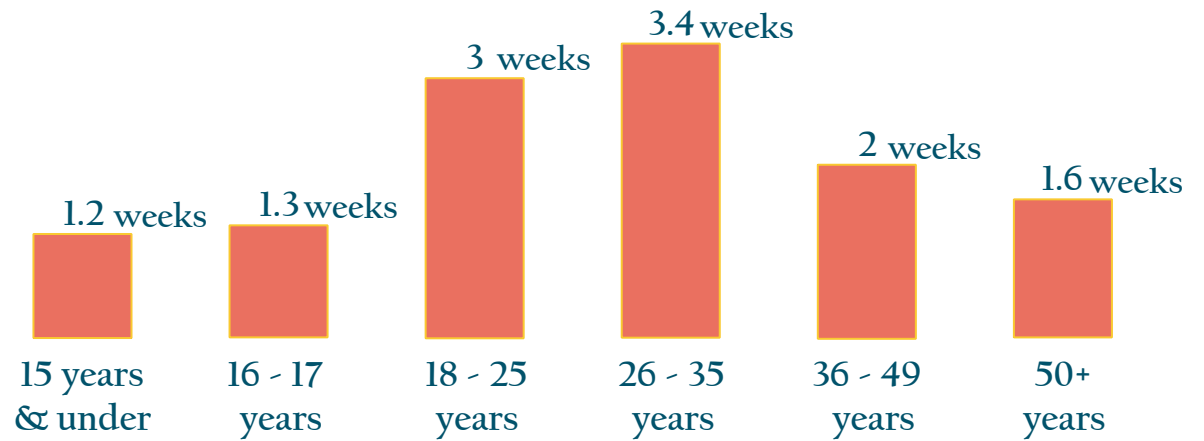

## Seasonality

## Gender

## Age Groups

## Average Length of Stay

Total Number of Weeks  
28,367

Average Length of Stay  
1.5 Weeks