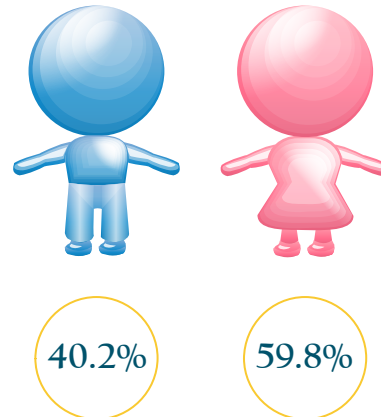

German TEFL Students in Malta 2019

11.7%
Share of
Total EFL students

4.6%
Share of Total German
Inbound tourists

Total German Students

Total Weeks Spent by German Students

Seasonality

Gender

Age Groups