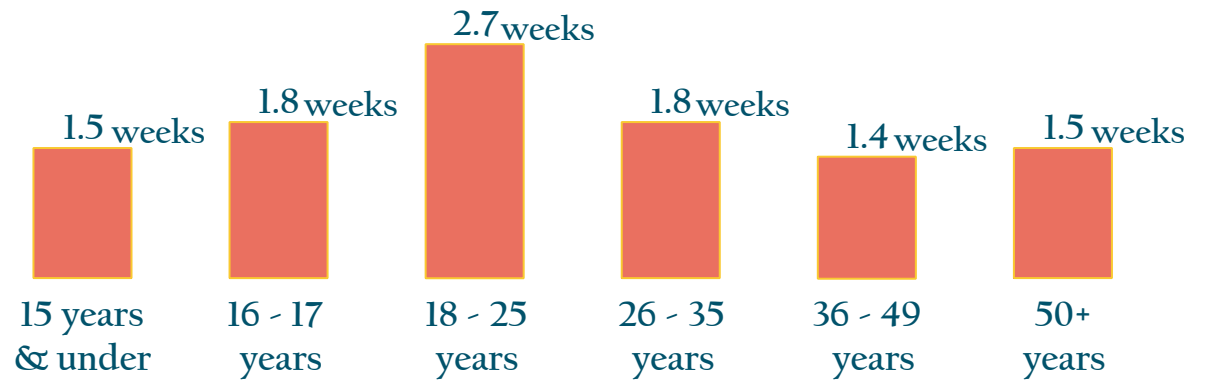

German TEFL Students in Malta 2019

11.7%
Share of
Total EFL students

4.6%
Share of Total German
Inbound tourists

Total German Students

Total Weeks Spent by German Students

Seasonality

Gender

Age Groups

Average Length of Stay

Total Number of Weeks
16,870

Average Length of Stay
1.7 Weeks

Type of Course Followed

58.3%

General English

27.9%

Intensive English