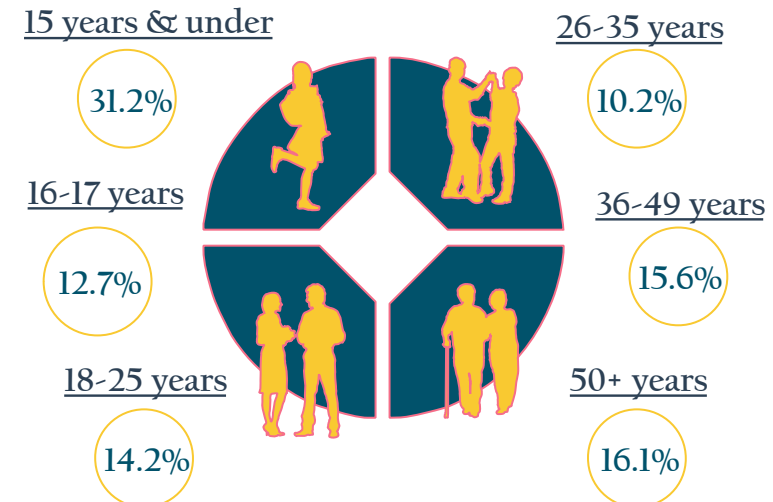

German TEFL Students in Malta 2019

11.7%
Share of
Total EFL students

4.6%
Share of Total German
Inbound tourists

Total German Students

Total Weeks Spent by German Students

Seasonality

Gender

Age Groups

Average Length of Stay

Total Number of Weeks
16,870

Average Length of Stay
1.7 Weeks

Type of Course Followed

58.3%

General English

27.9%

Intensive English