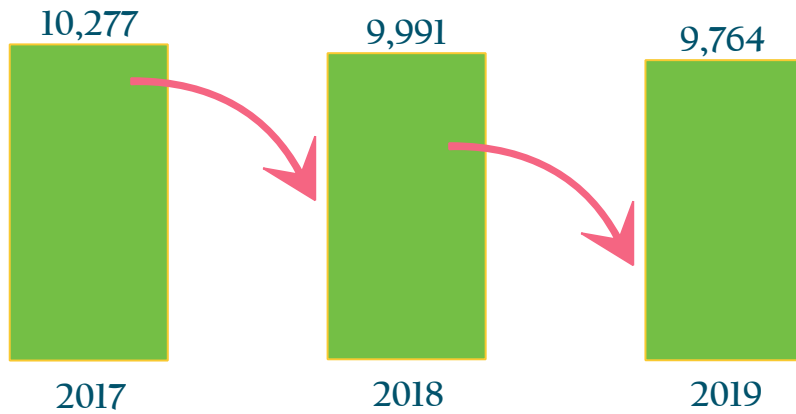

German TEFL Students in Malta 2019

11.7%
Share of
Total EFL students

4.6%
Share of Total German
Inbound tourists

Total German Students

Total Weeks Spent by German Students

Seasonality

Gender

Age Groups

Average Length of Stay

Total Number of Weeks
16,870

Average Length of Stay
1.7 Weeks

Type of Course Followed

58.3%

General English

27.9%

Intensive English