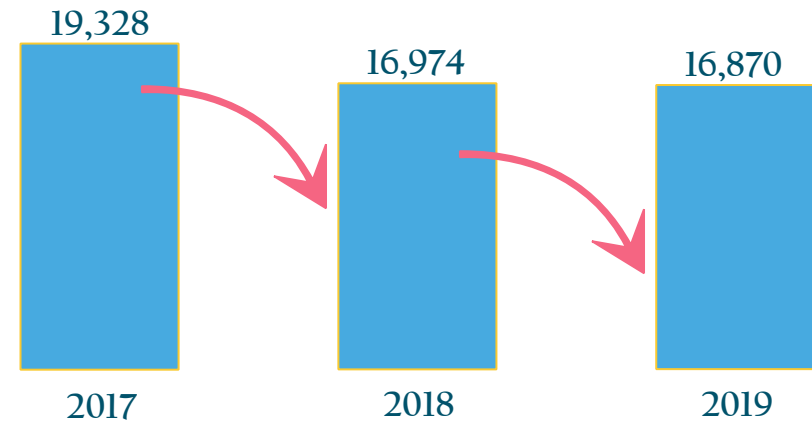

German TEFL Students in Malta 2019

11.7%
Share of
Total EFL students

4.6%
Share of Total German
Inbound tourists

Total German Students

Total Weeks Spent by German Students

Seasonality

Gender

Age Groups

Average Length of Stay

Total Number of Weeks
16,870

Average Length of Stay
1.7 Weeks

Type of Course Followed

58.3%

General English

27.9%

Intensive English