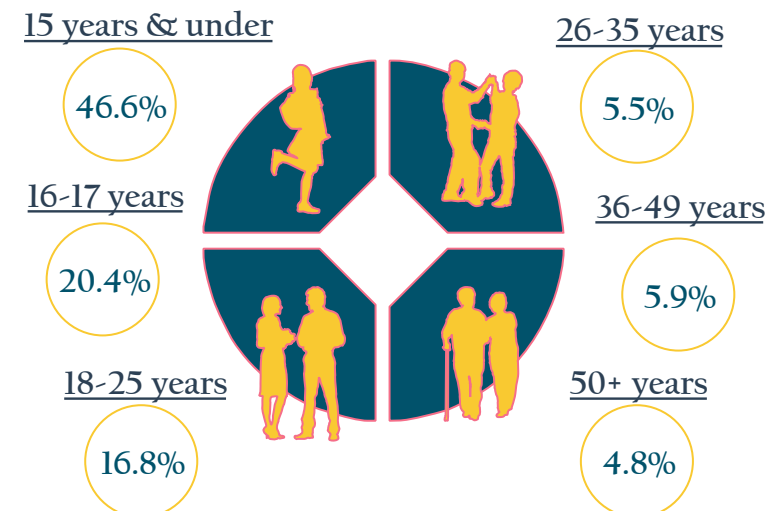

French TEFL Students in Malta 2019

10.6%
Share of
Total EFL students

3.7%
Share of Total French
Inbound tourists

Total French Students

Total Weeks Spent by French Students

Seasonality

Gender

Age Groups

Average Length of Stay

Total Number of Weeks
19,510

Average Length of Stay
2.2 Weeks

Type of Course Followed

73.9%

General English

22.1%

Intensive English