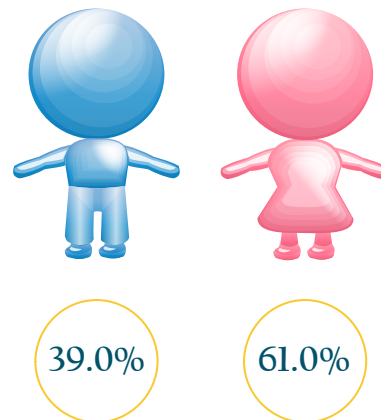

French TEFL Students in Malta 2019

10.6%
Share of
Total EFL students

3.7%
Share of Total French
Inbound tourists

Total French Students

Total Weeks Spent by French Students

Seasonality

Gender

Age Groups