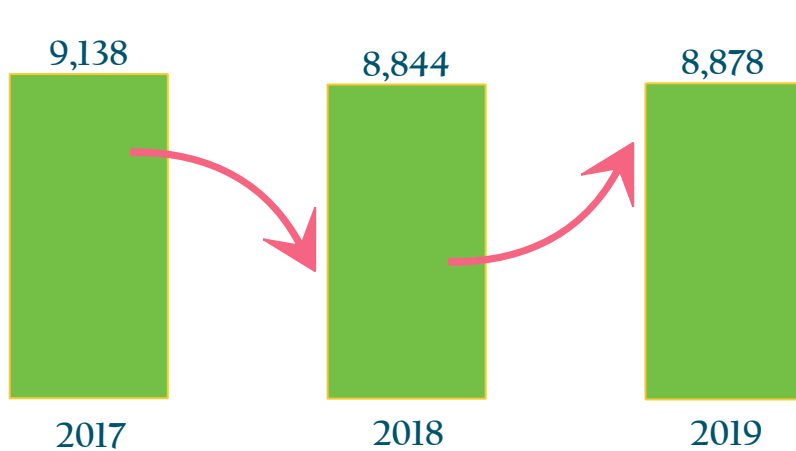

French TEFL Students in Malta 2019

10.6%
Share of
Total EFL students

3.7%
Share of Total French
Inbound tourists

Total French Students

Total Weeks Spent by French Students

Seasonality

Gender

Age Groups

Average Length of Stay

Total Number of Weeks
19,510

Average Length of Stay
2.2 Weeks

Type of Course Followed

73.9%

General English

22.1%

Intensive English