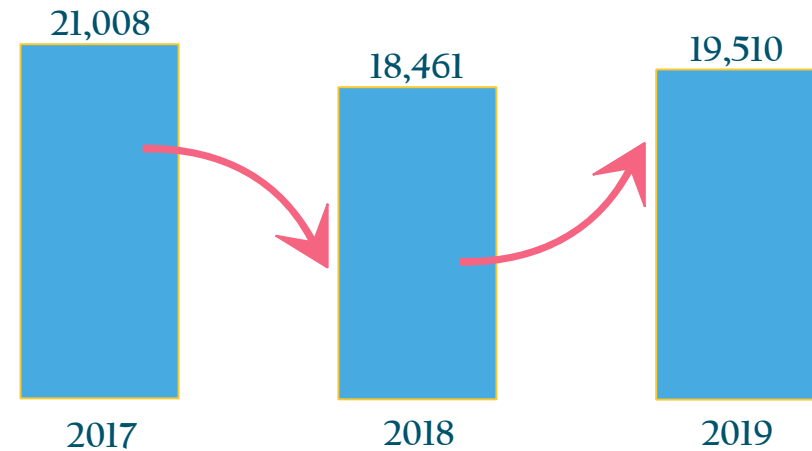

French TEFL Students in Malta 2019

10.6%
Share of
Total EFL students

3.7%
Share of Total French
Inbound tourists

Total French Students

Total Weeks Spent by French Students

Seasonality

Gender

Age Groups

Average Length of Stay

Total Number of Weeks
19,510

Average Length of Stay
2.2 Weeks

Type of Course Followed

73.9%

General English

22.1%

Intensive English