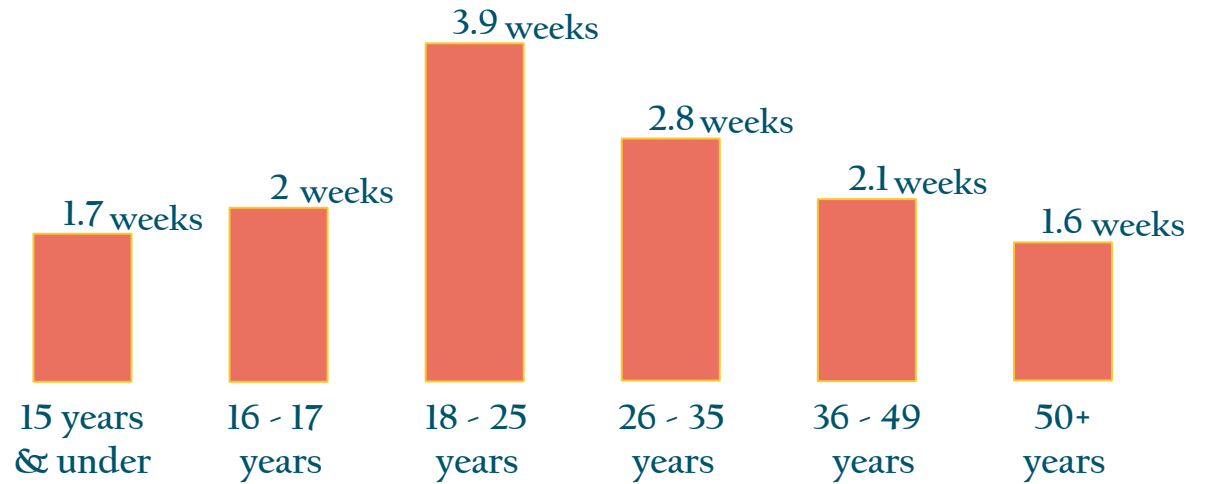

French TEFL Students in Malta 2019

10.6%
Share of
Total EFL students

3.7%
Share of Total French
Inbound tourists

Total French Students

Total Weeks Spent by French Students

Seasonality

Gender

Age Groups

Average Length of Stay

Total Number of Weeks
19,510

Average Length of Stay
2.2 Weeks

Type of Course Followed

73.9%

General English

22.1%

Intensive English