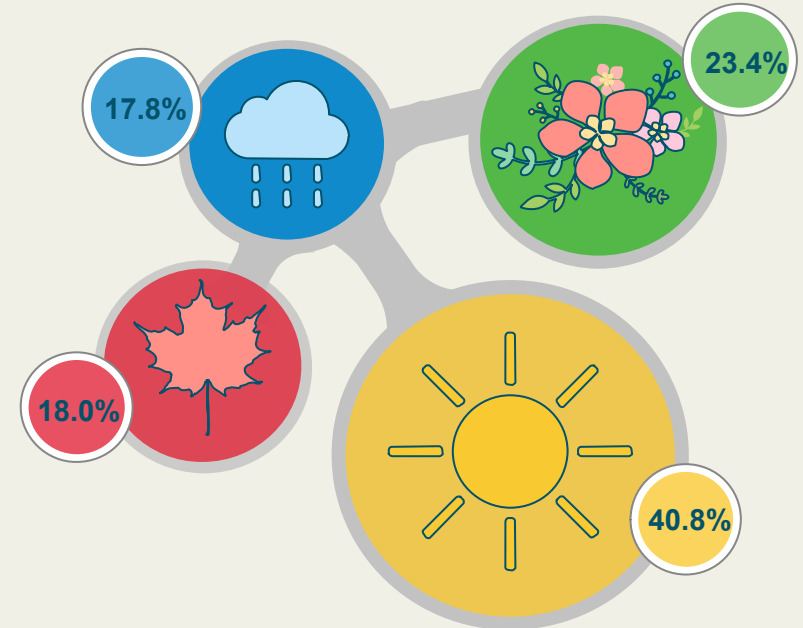

German TEFL Students in Malta 2018

TOTAL GERMAN STUDENTS

SEASONALITY

AGE GROUPS

GENDER

AVERAGE LENGTH OF STAY

TYPE OF COURSE FOLLOWED