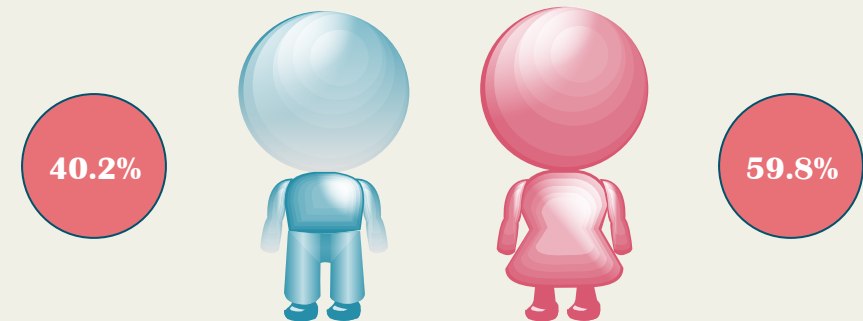

German TEFL Students in Malta 2018

TOTAL GERMAN STUDENTS

SEASONALITY

AGE GROUPS

GENDER

AVERAGE LENGTH OF STAY

TYPE OF COURSE FOLLOWED