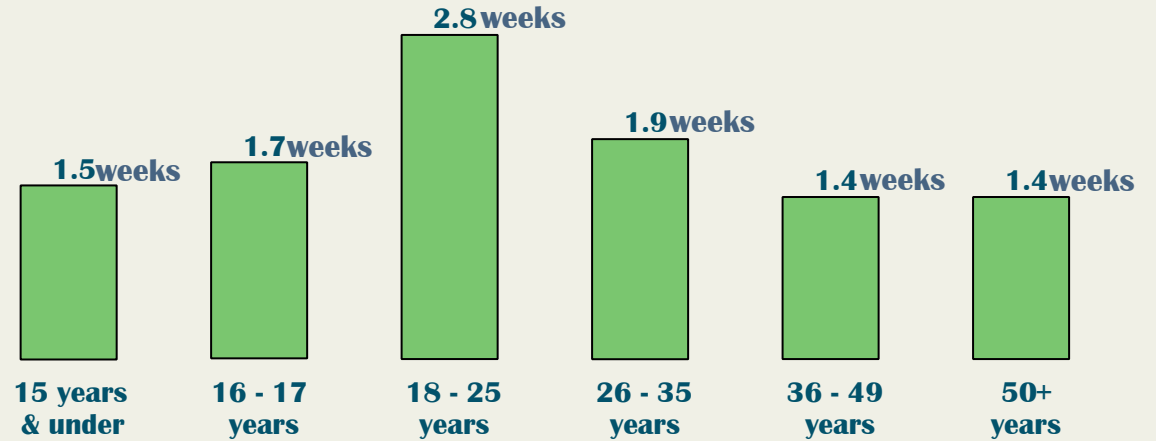

German TEFL Students in Malta 2018

TOTAL GERMAN STUDENTS

SEASONALITY

AGE GROUPS

GENDER

AVERAGE LENGTH OF STAY

TYPE OF COURSE FOLLOWED