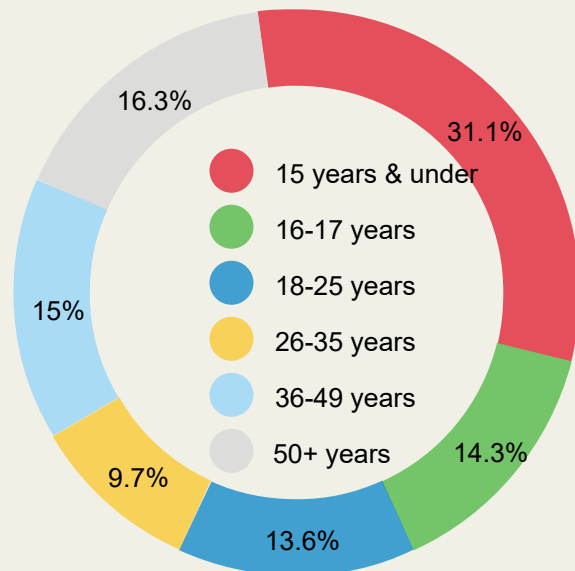

German TEFL Students in Malta 2018

TOTAL GERMAN STUDENTS

SEASONALITY

AGE GROUPS

GENDER

AVERAGE LENGTH OF STAY

TYPE OF COURSE FOLLOWED