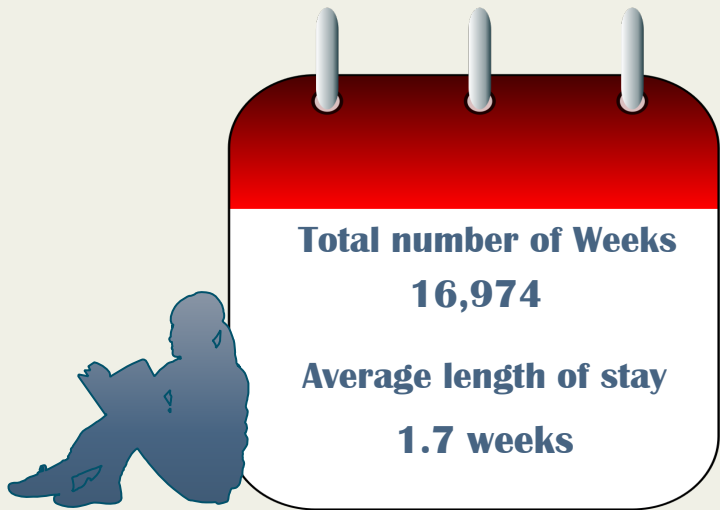

German TEFL Students in Malta 2018

TOTAL GERMAN STUDENTS

SEASONALITY

AGE GROUPS

GENDER

AVERAGE LENGTH OF STAY

TYPE OF COURSE FOLLOWED